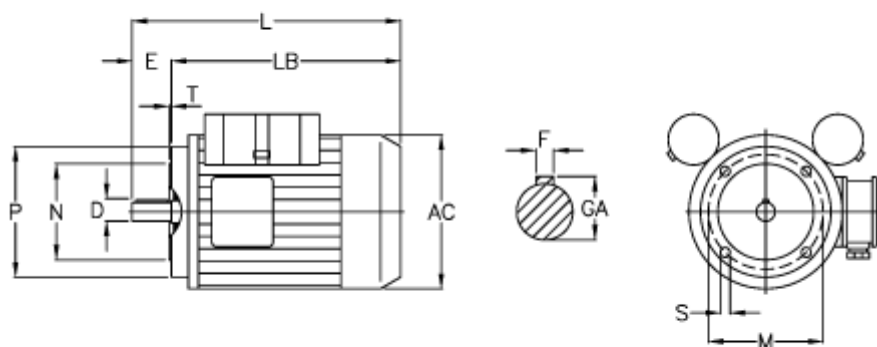

Data Sheet

Article number: 25037465002

Description: ICME Single-phase motor MD71 B4 0,37KW
4 - 1400 rpm 1x230 Volt 50Hz B14 with starting & running capacitor

Measures

| | |
|----------|---------|
| AC = 137 | M = 85 |
| D = 14 | N = 70 |
| E = 30 | P = 105 |
| F = 5 | S = M6 |
| GA = 16 | T = 2.5 |
| HB = 107 | Z = 210 |
| L = 268 | |
| LB = 238 | |